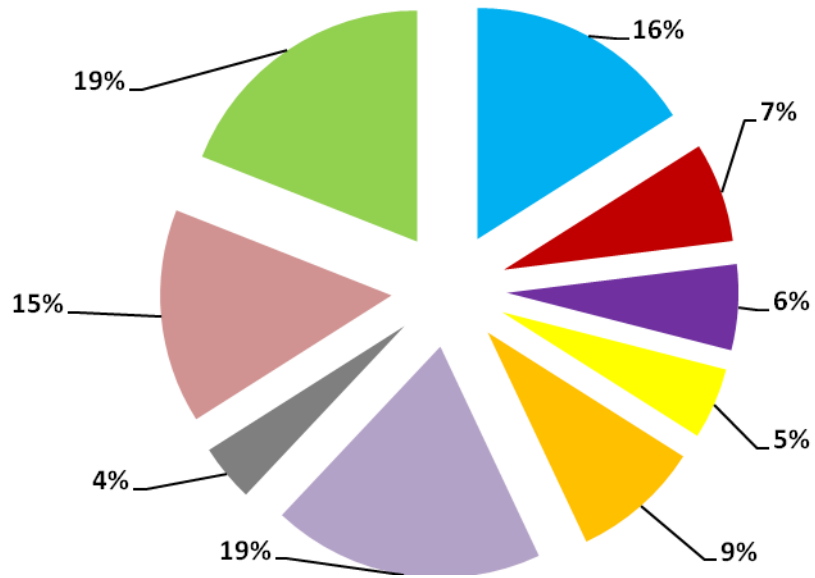

Fall 2009 Total Residence Hall Occupation

Residence Hall	Male	Female	Total
Bryant Hall	58	146	204
Harris Hall	0	88	88
Hackley Honors Hall	40	44	84
Hood Honors Hall	0	64	64
Joyner Hall	24	89	113
Vance Hall	250	0	250
Williams Hall	0	51	51
New Residence Hall	0	187	187
Bronco Hall	75	168	243
Total	447	837	1,284