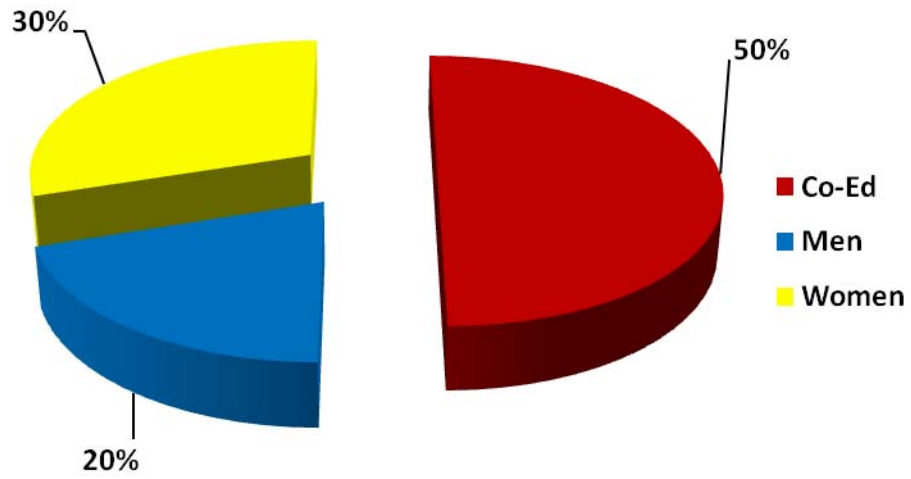

Fall 2009 Students Living On-Campus By Gender

Gender	Tally	Percentage
Male	447	35%
Female	837	65%
Total	1,284	100%

Fall 2009 Students Living On-Campus By Dormitory Gender

Dormitories By Gender	Tally	Percentage
Co-Ed	644	50%
Men	250	20%
Women	390	30%
Total	1,284	100%