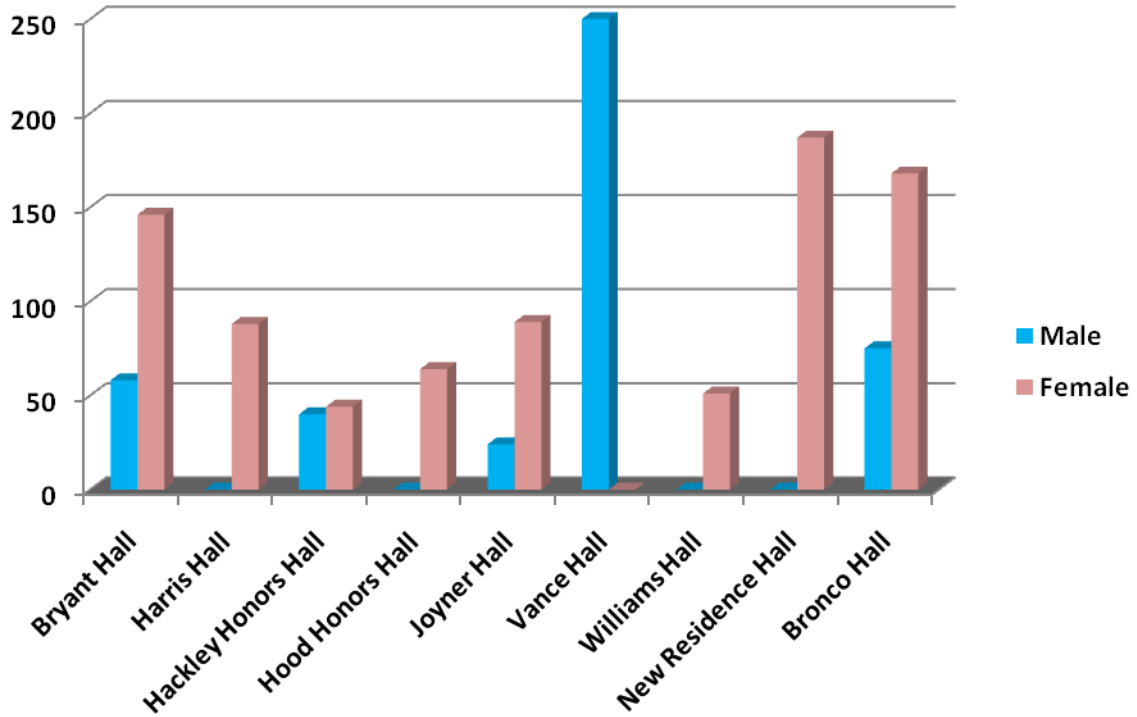

Fall 2009 Residence Hall Occupation By Gender

Residence Hall	Male	Female	Total
Bryant Hall	58	146	204
Harris Hall	0	88	88
Hackley Honors Hall	40	44	84
Hood Honors Hall	0	64	64
Joyner Hall	24	89	113
Vance Hall	250	0	250
Williams Hall	0	51	51
New Residence Hall	0	187	187
Bronco Hall	75	168	243
Total	447	837	1,284